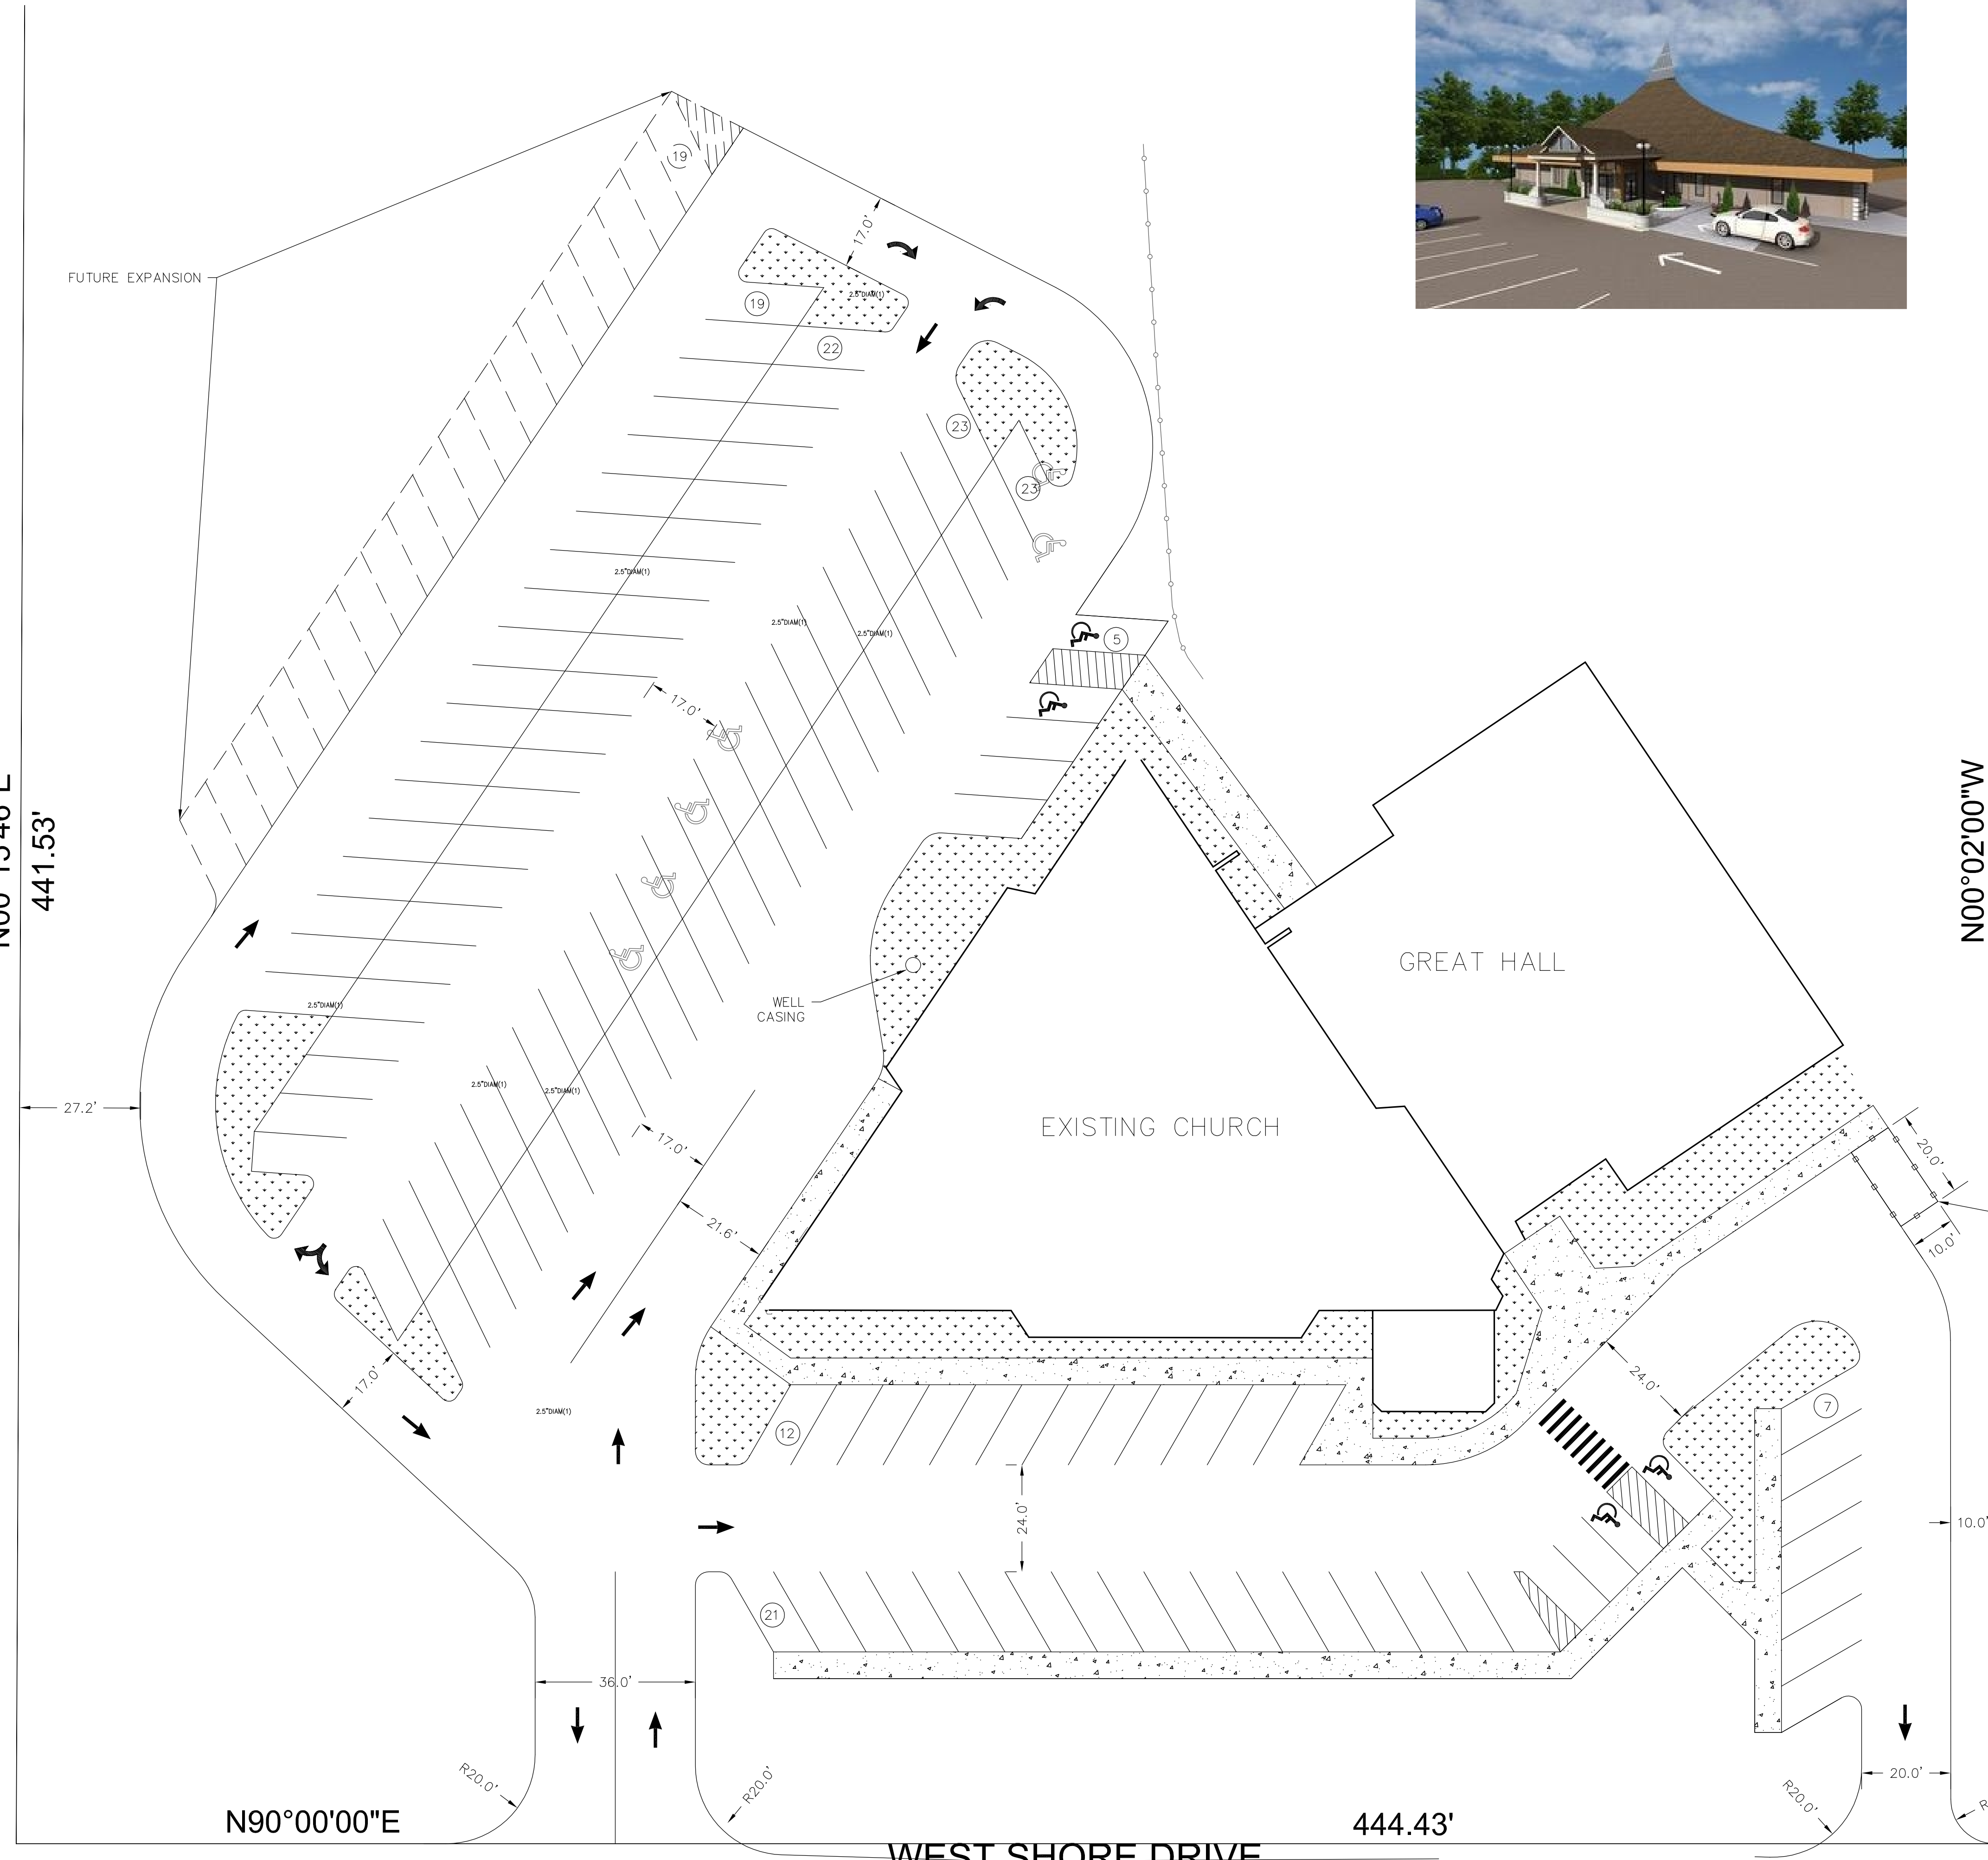

GENESEE STREET (C.T.H. "C")

N00°15'46"E
441.53'

N90°00'00"E

WEST SHORE DRIVE

444.43'

N00°02'00"W
441.53'

CHRIST THE KING
1600 North Genesee Street
Delafield, WI 53018

EXHIBIT C

Date:		
Des:	Drawn:	Check:
REVISIONS		

PRELIMINARY